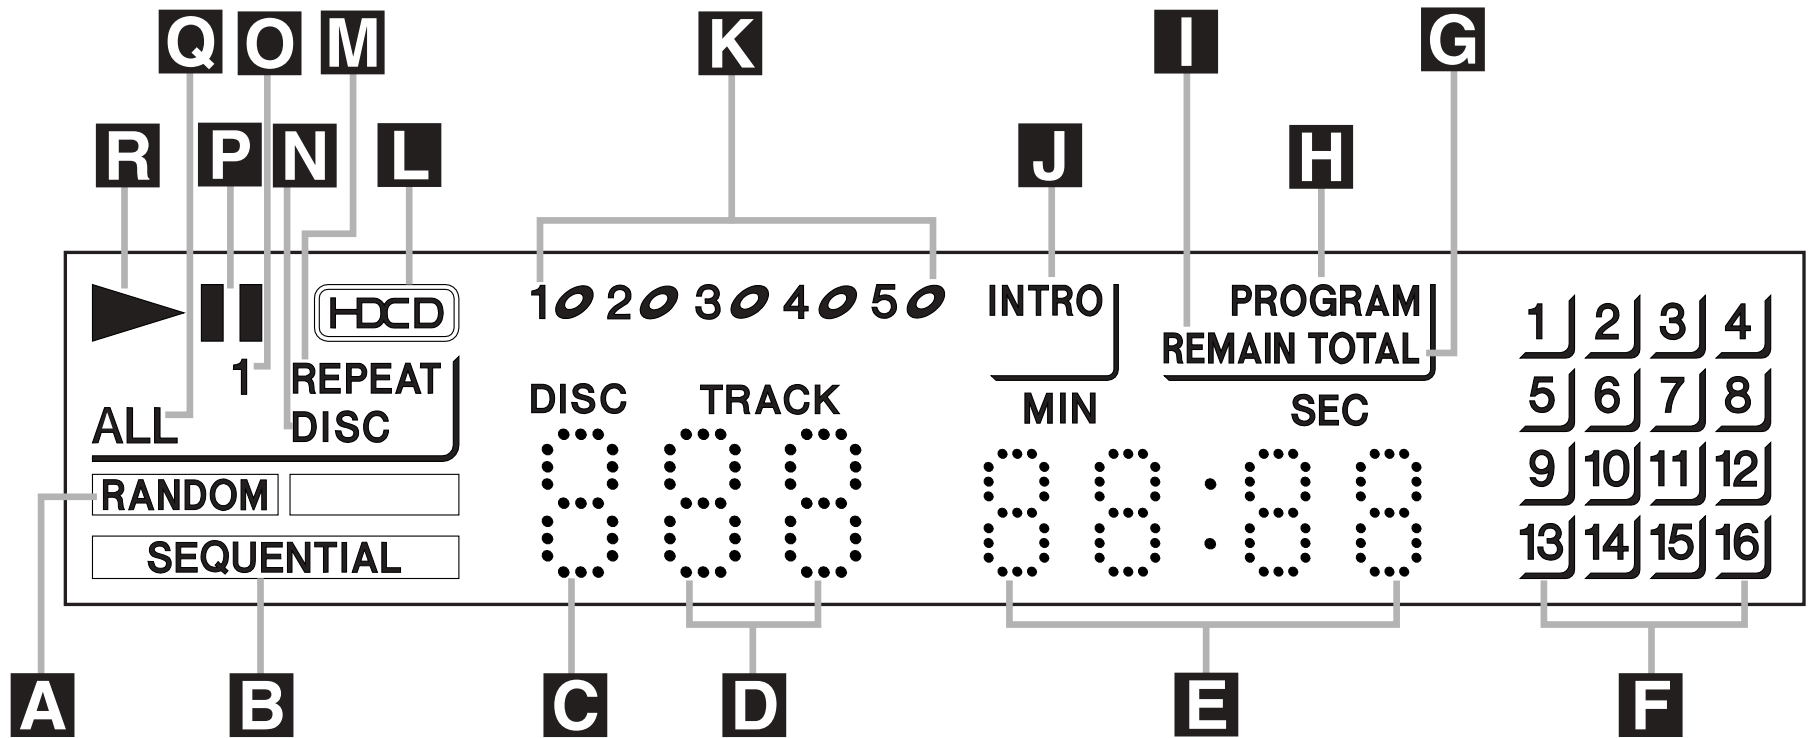

# FL 8385 FRONT-PANEL INFORMATION DISPLAY

- A** Random Indicator
- B** Sequential Indicator
- C** Disc Number Display
- D** Track Number Display
- E** Time Display
- F** Remaining Tracks Display

- G** Total Time Indicator
- H** Program Indicator
- I** Remaining Time Indicator
- J** Intro Scan Indicator
- K** Loaded Disc Indicators
- L** HDCD Indicator

- M** Repeat Indicator
- N** Disc Mode Indicator
- O** Single Mode Indicator
- P** Pause Indicator
- Q** All Mode Indicator
- R** Play Indicator